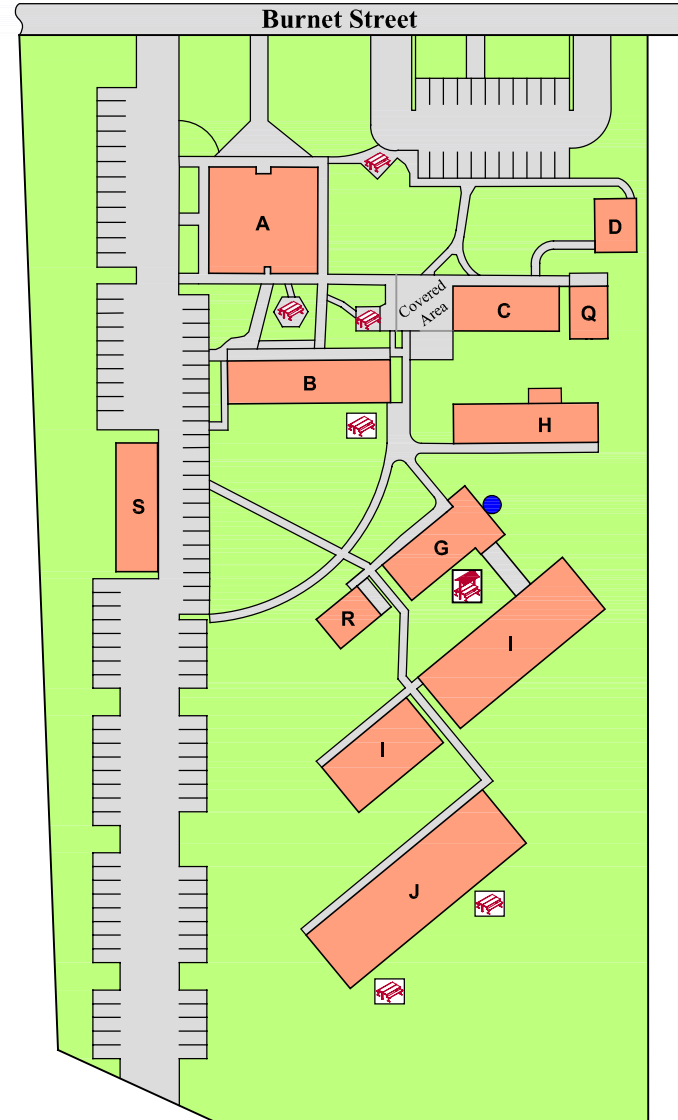

North Coast TAFE - Ballina Campus

Click on a building name to display the location of the building on the map

- Block A Administration Office, Library, Staff Amenities and Toilets
- Block B Business Studies, Business Teachers Offices, Toilets
- Block C Canteen, Classrooms, Counsellor, Aboriginal Support Officer
- Block D Security Officer
- Block G Classrooms, Toilets, General Education Teachers, Head Teacher - Business
- Block H Maritime Studies, Maritime Teachers Offices, Maritime Workshop
- Block I Nursing Classrooms, Nursing Teachers Offices, Welfare Teachers Offices, Classrooms, Toilets
- Block J Computer Rooms, Classrooms, Retail Classroom
- Block Q Classrooms
- Block R Classrooms
- Block S Sheds

Click on a symbol to display the location of the amenities on the map

Disabled Parking

Female Toilets

Student Shower

Student Parking

Disabled Toilets

Male Toilets

Bicycle Parking