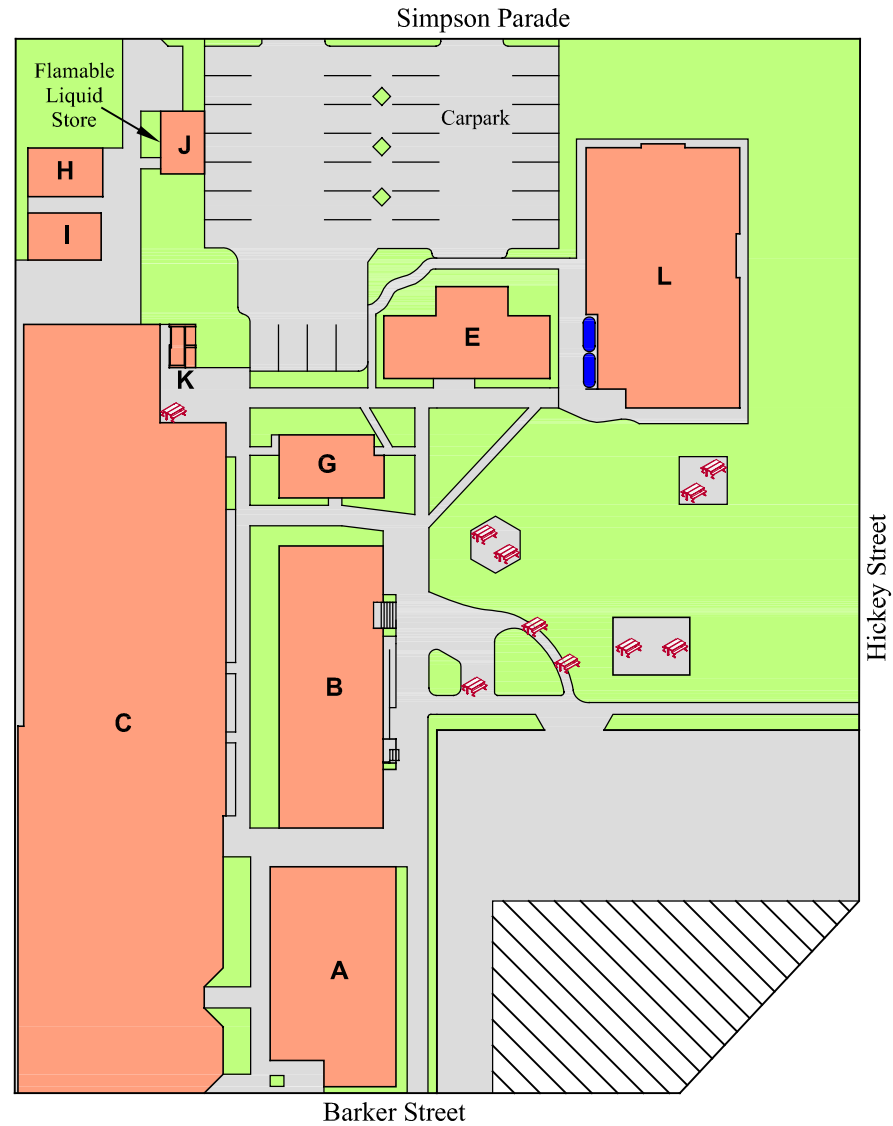

# North Coast TAFE - Casino Campus

**Click on a building name to display the location of the building on the map**

- Block A Administration
- Block B Staff Offices
- Block C Library, Student Common Room, General Learning Space, Metal Fabrication, Computer Lab and Shopfitting
- Block E General Learning Space
- Block G Toilets
- Block H Storage Shed
- Block I Storage Shed
- Block J Flamable Liquid Store
- Block K Oxy Acetylene Store
- Block L General Learning Space and Computer Lab

**Click on a symbol to display the location of the amenities on the map**

Disabled Parking

Female Toilets

Student Shower

Student Parking

Disabled Toilets

Male Toilets

Bicycle Parking