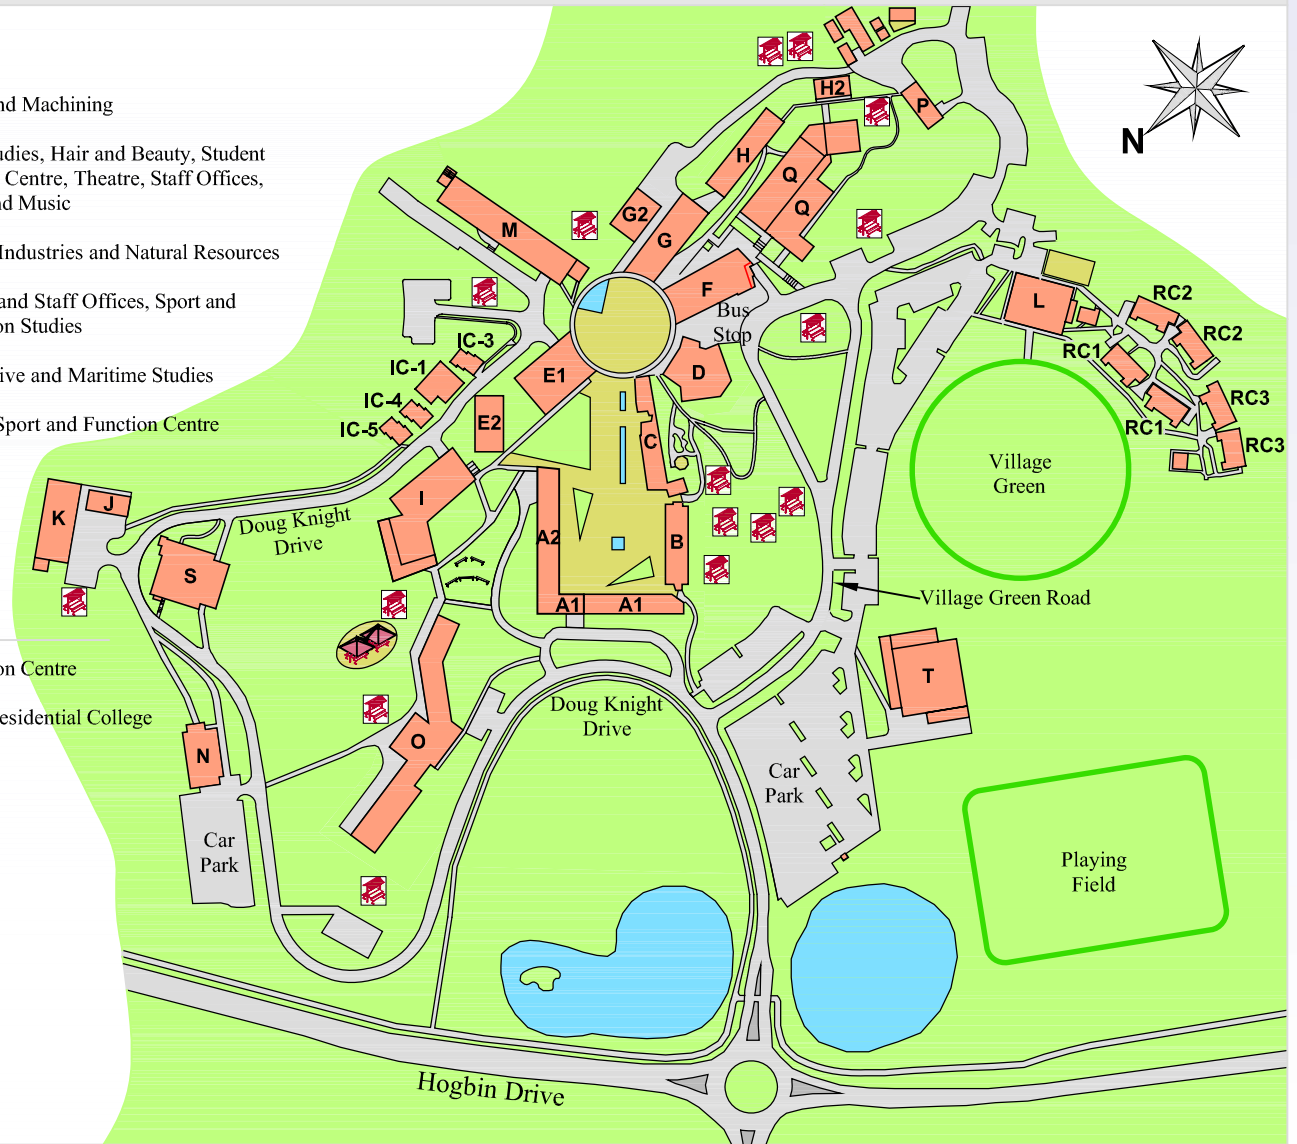

North Coast TAFE - Coffs Harbour Education Campus (CHEC)

Click on a building name to display the location of the building on the map

- Block A1 Administration, Customer Service, Conference Rooms
- Block A2 Computer Labs, ICT Help Desk, Security, Learning Spaces, Videoconferencing
- Block B Staff Offices, Learning Spaces
- Block C Staff Offices, English Language Centre, Learning Spaces
- Block D Theatre
- Block E1 Library, Co-Op Bookshop, Gumbayngirr Room
- Block E2 Learning Spaces
- Block F Student Support Services, Careers Advance, Cafeteria, and Coffee Shop, Student Associations
- Block G Arts and Furniture, Design and Technology, Board of Studies
- Block H1 Science, Theatre
- Block H2 Nursing
- Block I Tourism and Hospitality, Osprey Restaurant
- Block J Main Store, Deliveries
- Block K Metal Fabrication and Welding
- Block L Multi Purpose Centre
- Block M SCU Administration and Academic Staff, Videoconferencing Theatre

- Block N Fitting and Machining
- Block O Child Studies, Hair and Beauty, Student Learning Centre, Theatre, Staff Offices, Dance and Music
- Block P Primary Industries and Natural Resources
- Block Q Nursing and Staff Offices, Sport and Recreation Studies
- Block S Automotive and Maritime Studies
- Block T Student Sport and Function Centre
- Blocks IC Innovation Centre
- Blocks RC Carina Residential College

Click on a symbol to display the location of the amenities on the map

Disabled Parking

Female Toilets

Student Shower

Student Parking

Disabled Toilets

Male Toilets

Access Elevator or Access Chair Lift

Bicycle Parking