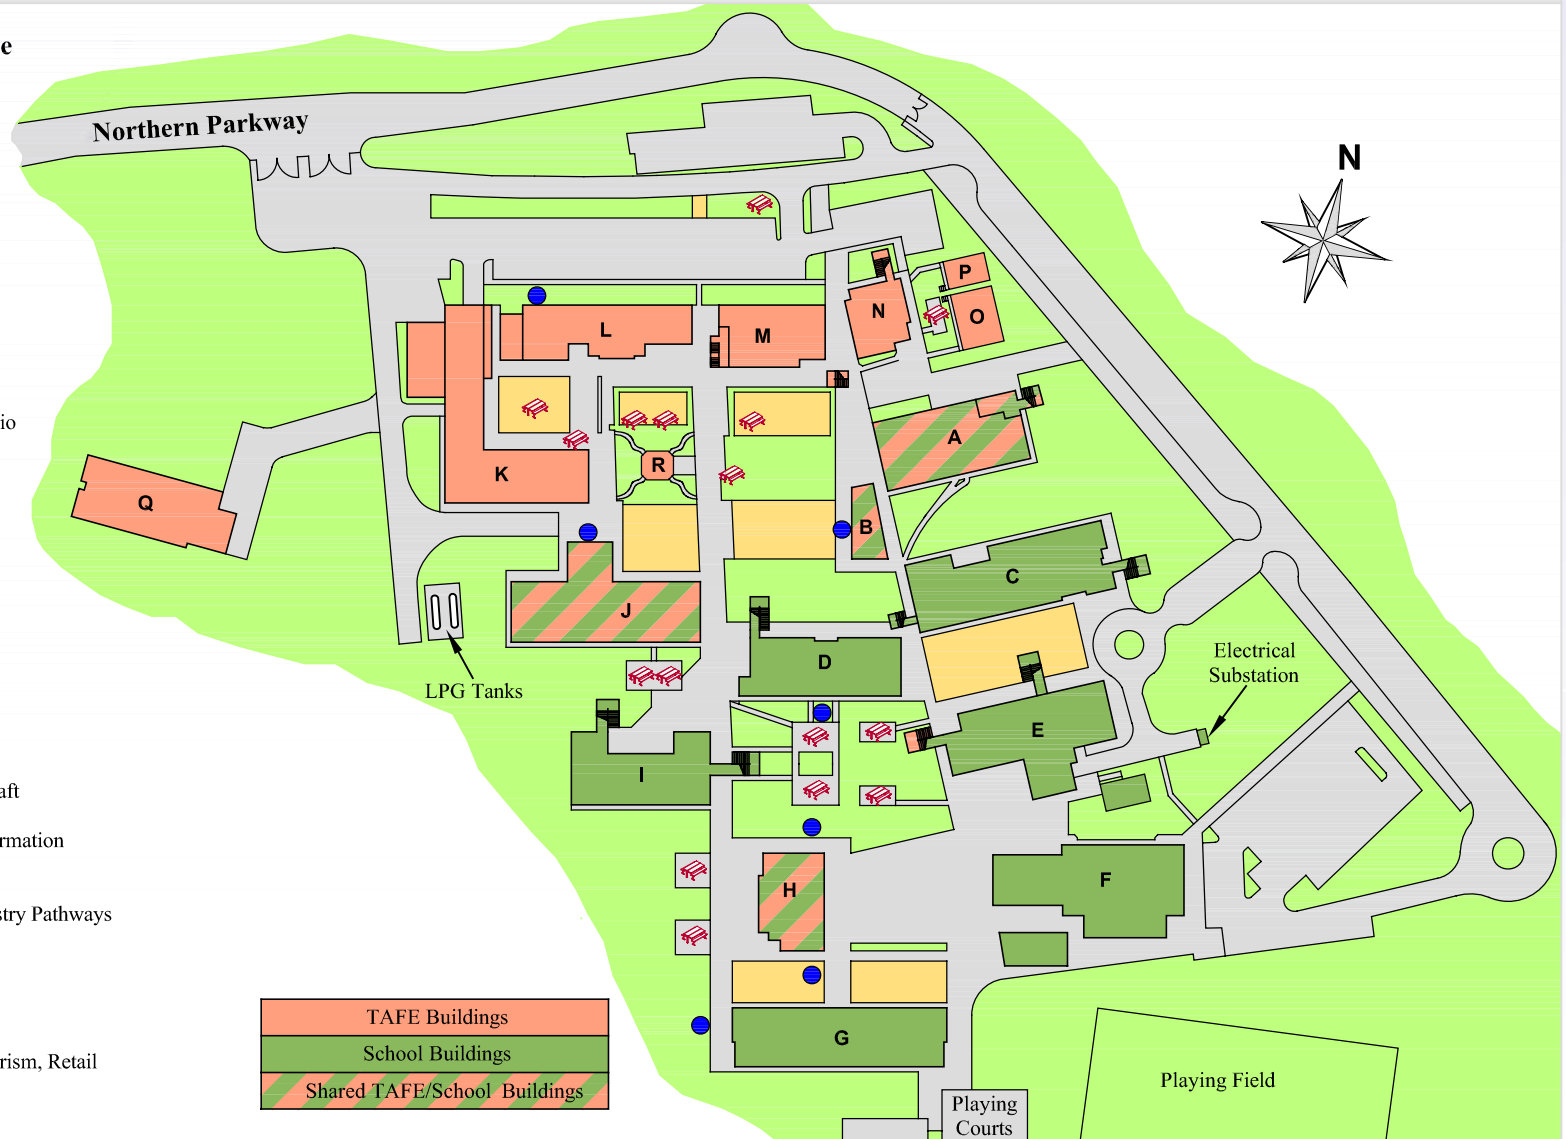

North Coast TAFE - Great Lakes Campus

Click on a building name to display the location of the building on the map

- Block A School Administration, Shared Library
- Block B Shared Lecture Theatre
- Block C School General Learning Space
- Block D School Hospitality, Science
- Block E School Materials Technology, School Visual Arts
- Block F School Gymnasium, Movement Studio
- Block G School Performance Workshop, Fitness Laboratory
- Block H School Canteen, Shared Cafeteria
- Block I School General Learning Space
- Block J School Materials Technology, Shared Visual Arts
- Block K TAFE Building and Construction
- Block L TAFE Fine Arts and Contemporary Craft
- Block M TAFE Student Services, Travel, Information Technology
- Block N TAFE College Administration, Industry Pathways
- Block O TAFE General Learning Space
- Block P TAFE Nursing
- Block Q TAFE Business Administration, Tourism, Retail
- Block R TAFE Aboriginal Meeting Place

Click on a symbol to display the location of the amenities on the map

Disabled Parking

Female Toilets

Student Shower

Student Parking

Disabled Toilets

Male Toilets

Access Elevator