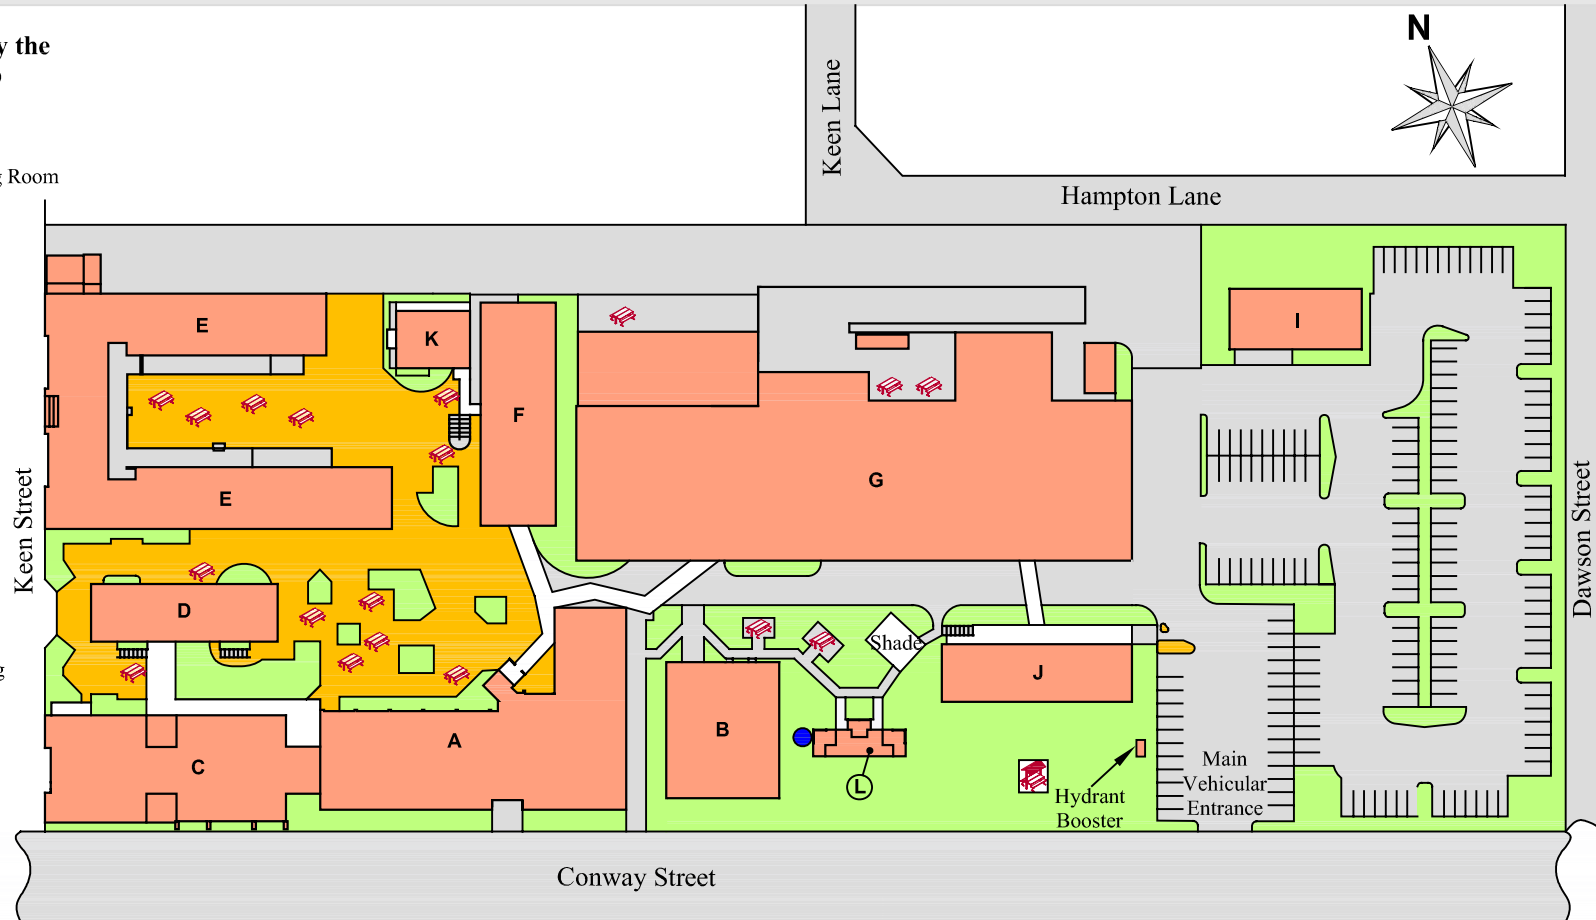

Block D Information Technology

Block E Primary Industries,
Screen and Media,
General Education (Foundation)

Block F Ground Floor
Nursing,
Student Association Officer

Level 1
General Education (Pre-Vocational)

Block G Ground Floor
Campus Services / Main Store

Level 1
Library,
Learning Centre,
Arts and Media

Block J Level 1
Arts and Media

Block K Level 1
Welfare Staff

Block L Toilets

Click on a symbol to display the location of the amenities on the map