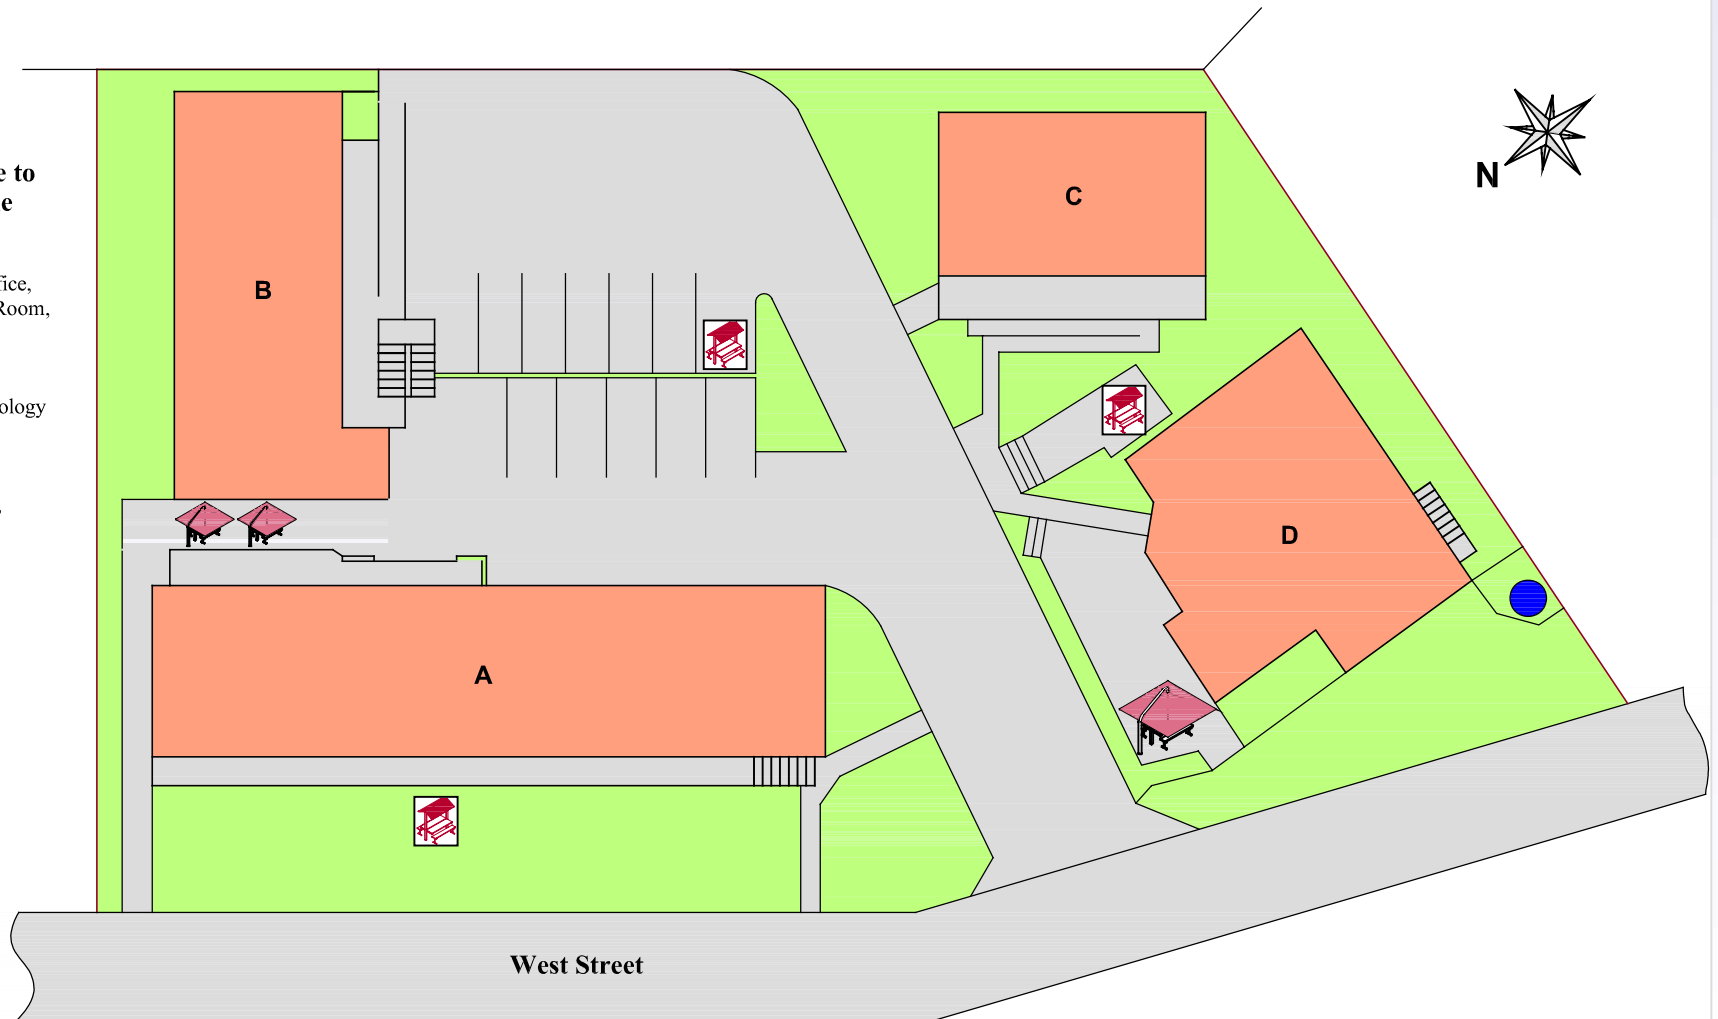

North Coast TAFE - Macksville Campus

Click on a building name to display the location of the building on the map

- Block A Administration Office, Student Common Room, Resource Room
- Block B Business Faculty, Information Technology
- Block C Business Faculty
- Block D General Education, Counsellor

Click on a symbol to display the location of the amenities on the map

Disabled Parking

Female Toilets

Student Shower

Student Parking

Disabled Toilets

Male Toilets

Bicycle Parking