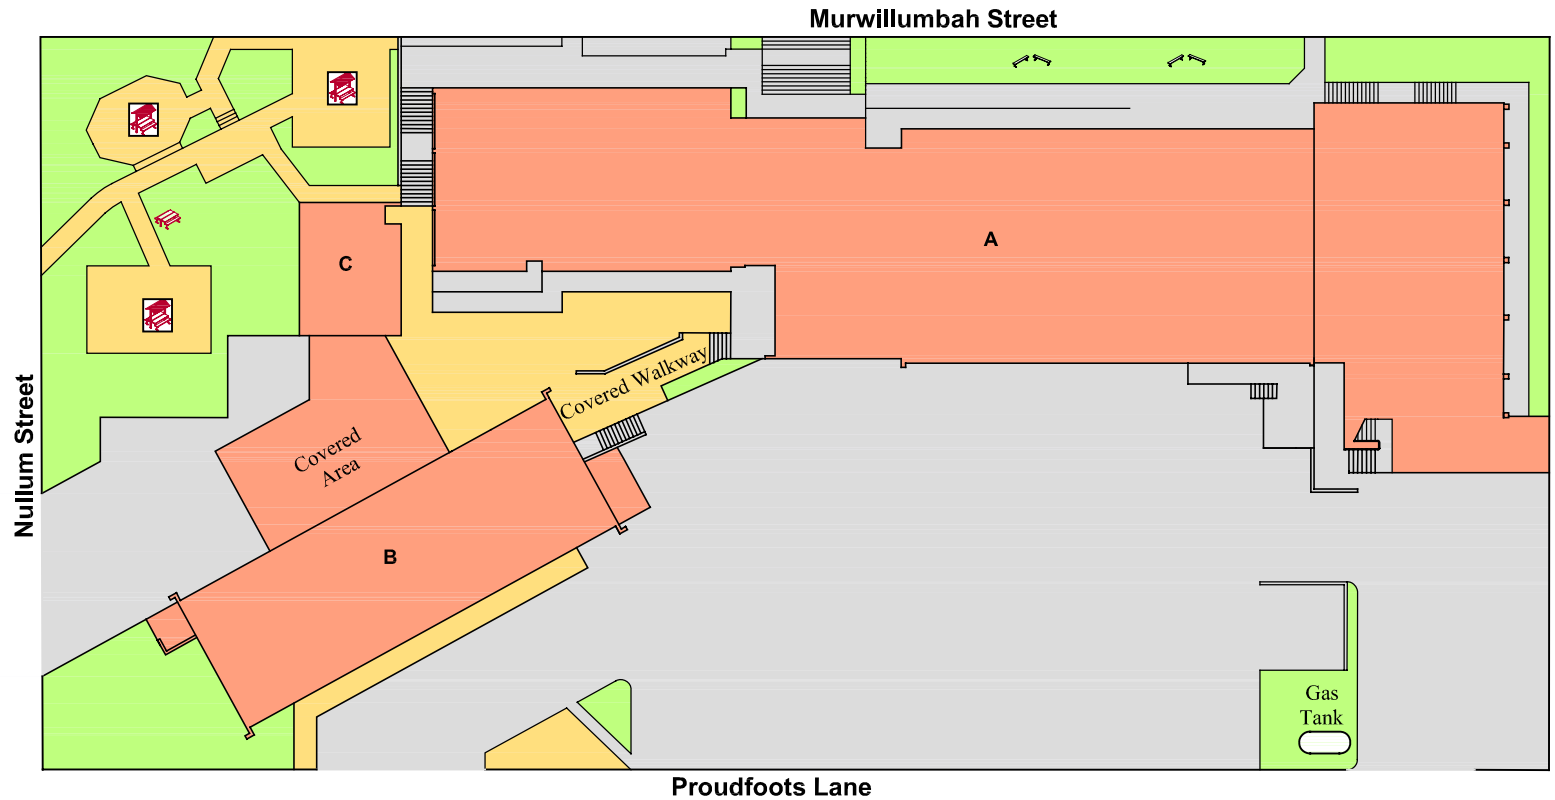

# North Coast TAFE - Murwillumbah Campus

**Click on a building name to display the location of the building on the map**

Block A Administration, Campus Manager, Counsellor, Disabilities Consultant, Arts and Media, Ceramics, Library, Learning Centre, Mini Science Lab, Canteen, Information Technology, Business Studies

Block B Automotive Workshop

Block C Automotive Engineering

**Click on a symbol to display the location of the amenities on the map**

Disabled Parking

Female Toilets

Student Shower

Student Parking

Disabled Toilets

Male Toilets

Access Elevator

Bicycle Parking