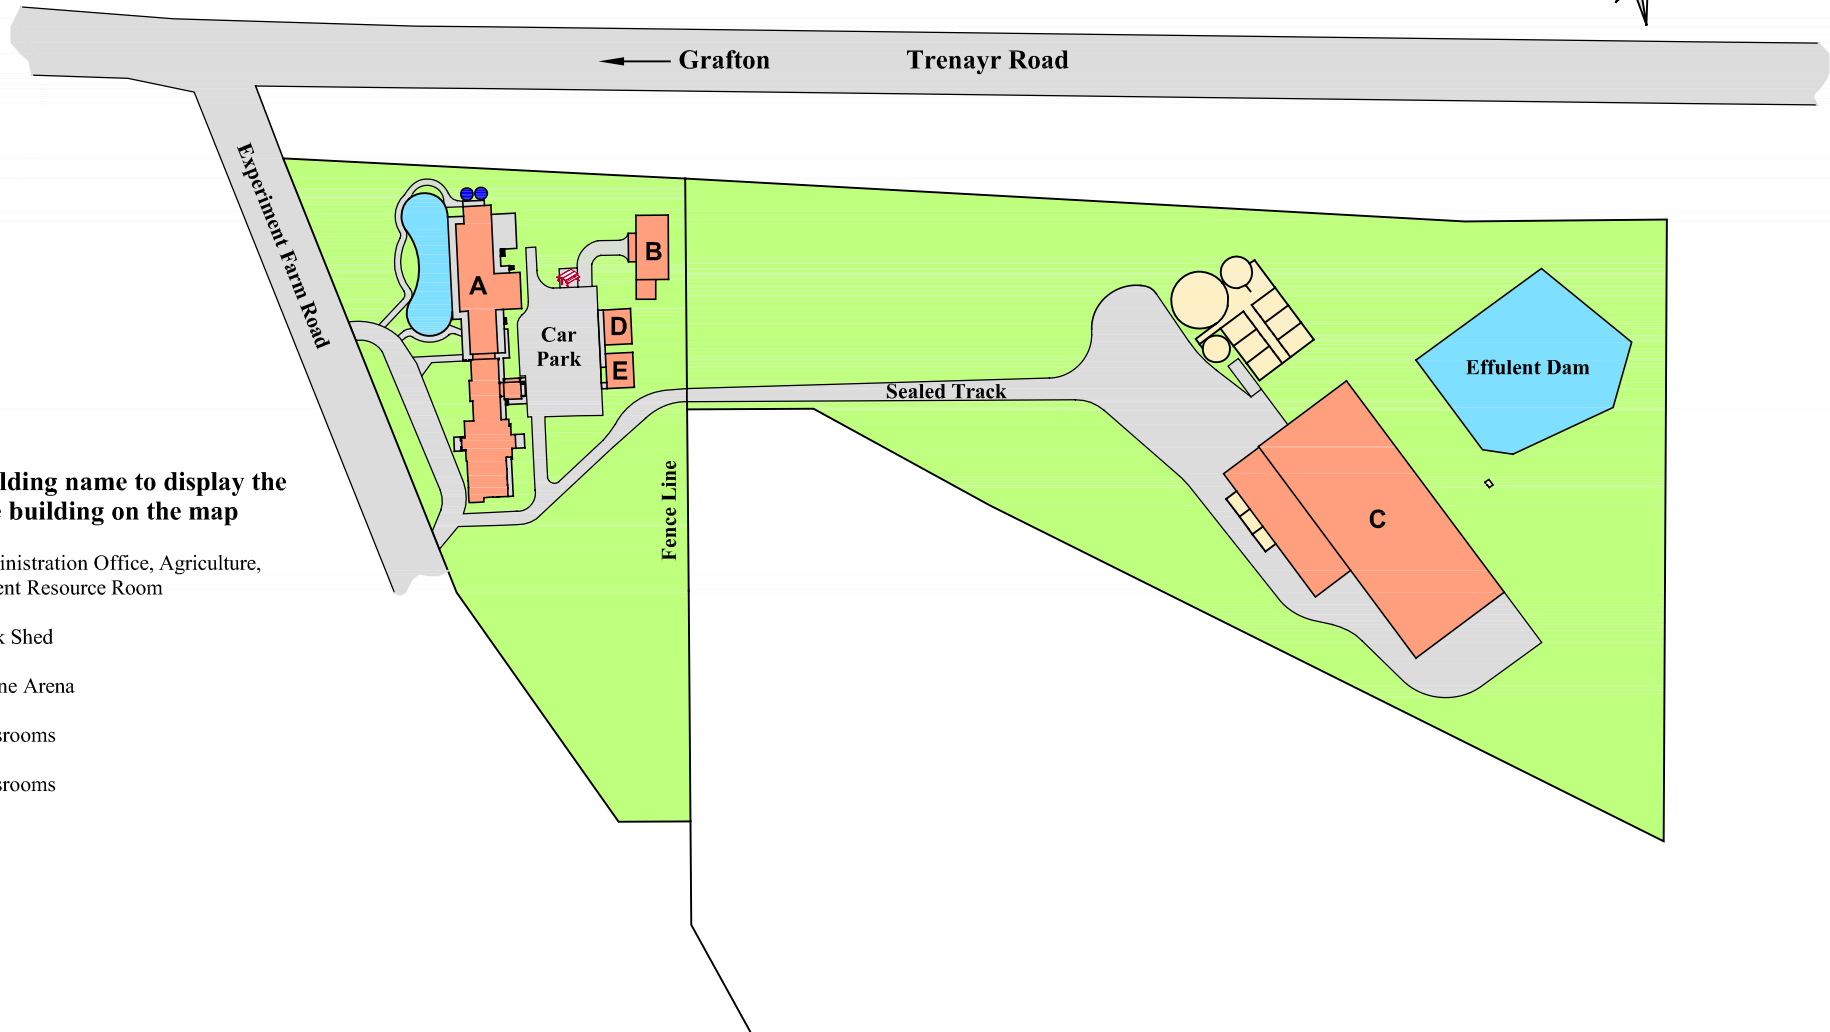

North Coast TAFE - Trenayr Campus

Click on a building name to display the location of the building on the map

- Block A Administration Office, Agriculture, Student Resource Room
- Block B Work Shed
- Block C Equine Arena
- Block D Classrooms
- Block E Classrooms

Click on a symbol to display the location of the amenities on the map

Disabled Parking

Female Toilets

Student Shower

Student Parking

Disabled Toilets

Male Toilets

Bicycle Parking