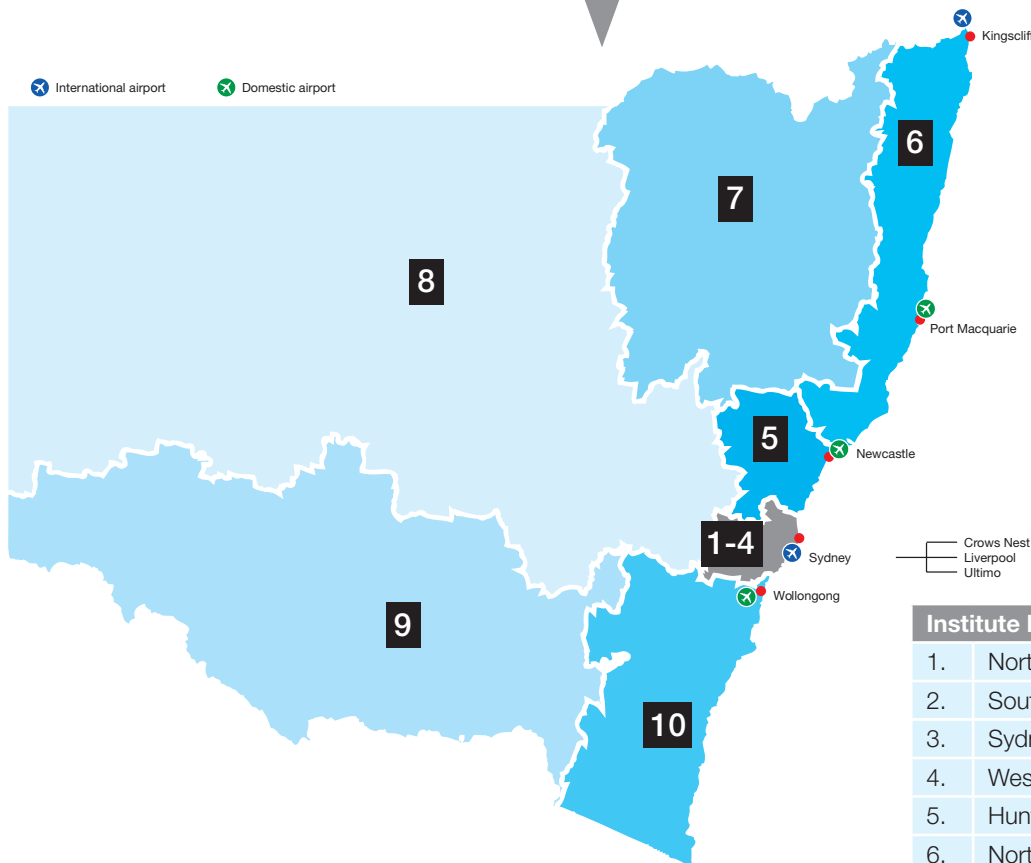

This includes TAFE NSW **English for Academic Purpose (EAP)** course for direct entry to many Australian Universities.

TAFE NSW is the largest education and training provider in Australia. You can also choose from over 300 vocational courses at TAFE NSW Institutes in Sydney and across New South Wales.

www.studyintafe.edu.au

Study and work, learn English

and have fun in Australia

English Language Centre locations in Sydney

- **Crows Nest** – Northern Sydney Institute
- **Liverpool** – South Western Sydney Institute
- **Ultimo** – Sydney Institute

English Language Centre locations outside Sydney

- **Kingscliff** – North Coast Institute
- **Newcastle** – Hunter Institute
- **Port Macquarie** – North Coast Institute
- **Wollongong** – Illawarra Institute

Institute locations	
1.	Northern Sydney Institute
2.	South Western Sydney Institute
3.	Sydney Institute
4.	Western Sydney Institute
5.	Hunter Institute
6.	North Coast Institute
7.	New England Institute
8.	Western Institute
9.	Riverina Institute
10.	Illawarra Institute